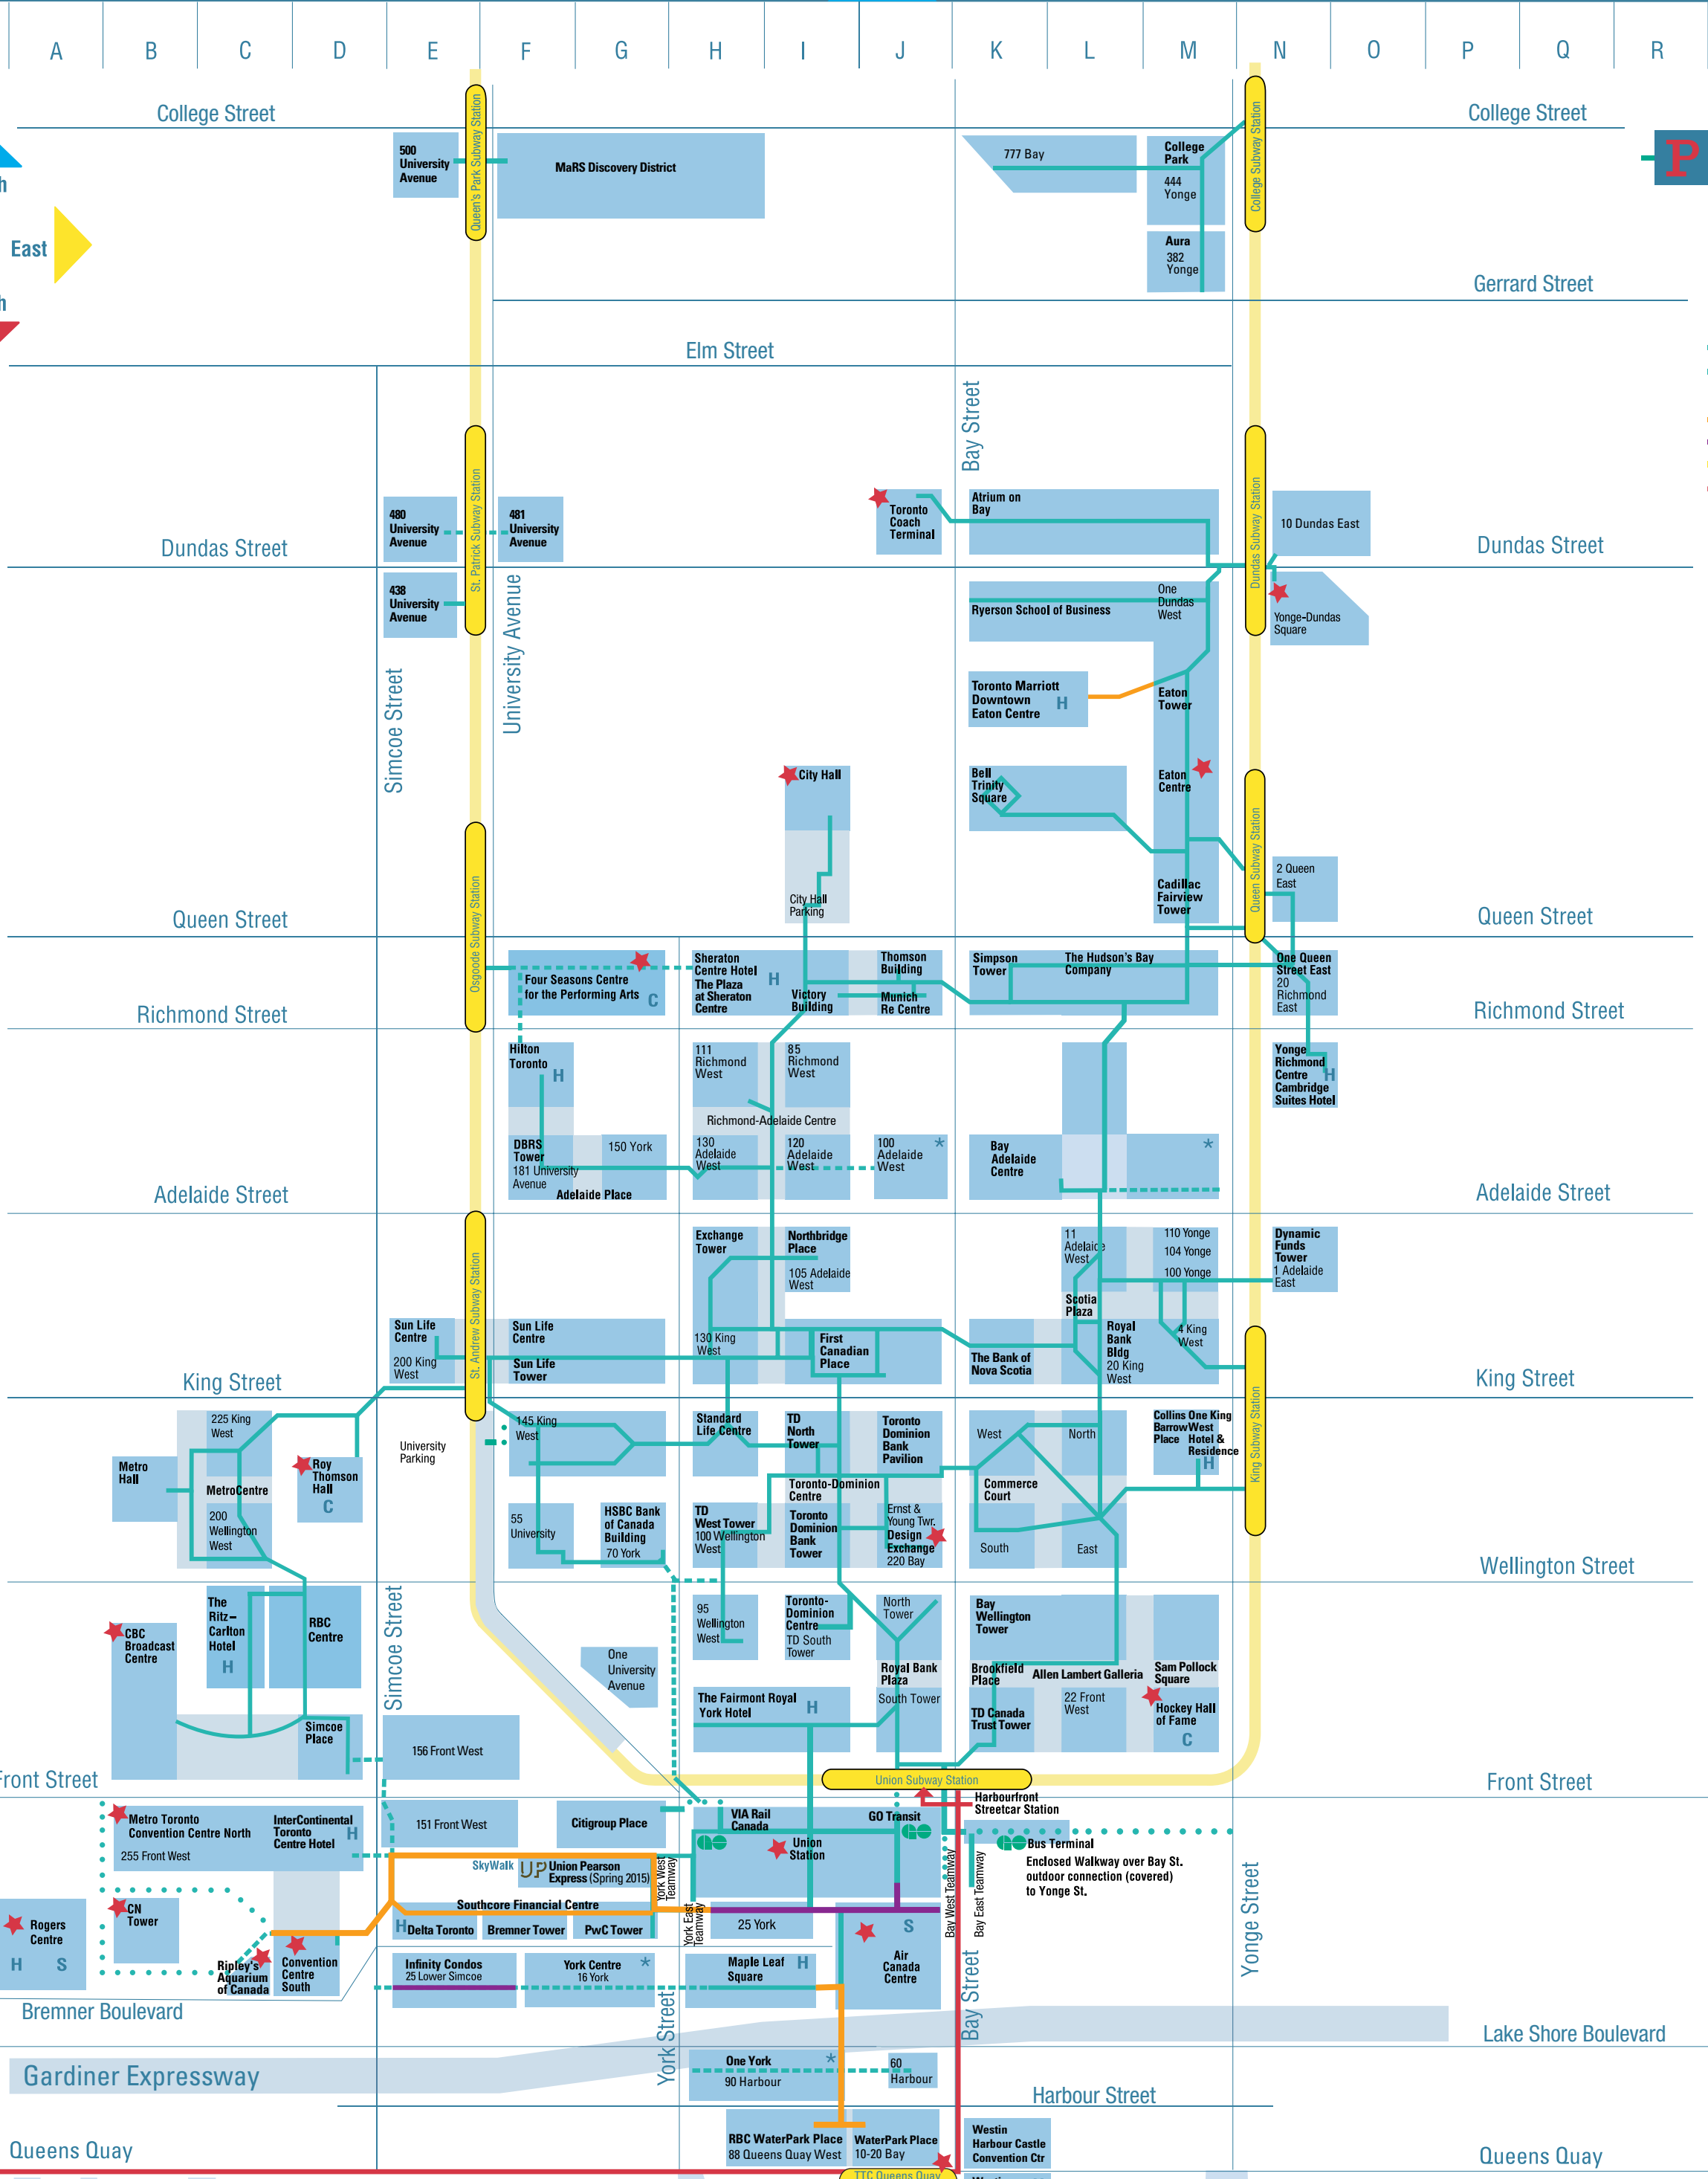

Toronto's Downtown Underground Pedestrian Walkway

1. **Legend**
2. Enclosed Walkway
   - - - Future Walkway
   - · · Walkway Outdoor Connection
   - Above Grade
   - At Grade
   - Subway
   - LRT
   - Building Under Construction
   - H Hotel
   - C Cultural Building
   - S Sports Venue
   - ★ Major Attractions

W

E